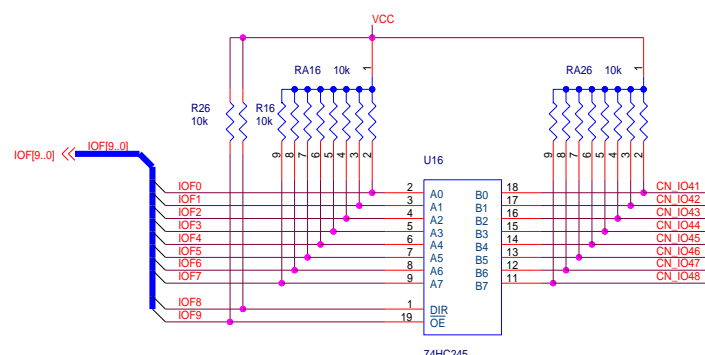

U1

Title Universal Interface Ver.3 PCI interface block		
Size A3	Document Number UNIVIF_3.0_1_1	Rev 1
Date: Thursday, January 30, 2003	Sheet 1	of 3

Title		
Universal Interface Ver.3 CPLD block		
Size	Document Number	Rev
A3	UNIVIF_3.0_1_2	1
Date:	Thursday, January 30, 2003	Sheet 2 of 3

InternalCN_DEF

InternalCN_ABC

Title Universal Interface Ver.3 I/O connector and buffers		
Size A3	Document Number UNIVIF_3.0_1_3	Rev 1
Date: Thursday, January 30, 2003	Sheet 3	of 3