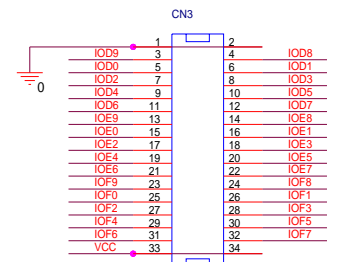

U1

Title Universal Interface Ver.3 PCI interface block		
Size A3	Document Number UNIVIF_3.0_1_1	Rev 1
Date: Thursday, January 30, 2003	Sheet 1	of 3

Title		
Universal Interface Ver.3 CPLD block		
Size	Document Number	Rev
A3	UNIVIF_3.0_1_2	1
Date:	Thursday, January 30, 2003	Sheet 2 of 3

InternalCN_DEF

InternalCN_ABC

Title Universal Interface Ver.3 I/O connector and buffers		
Size A3	Document Number UNIVIF_3.0_1_3	Rev 1
Date: Thursday, January 30, 2003	Sheet 3	of 3