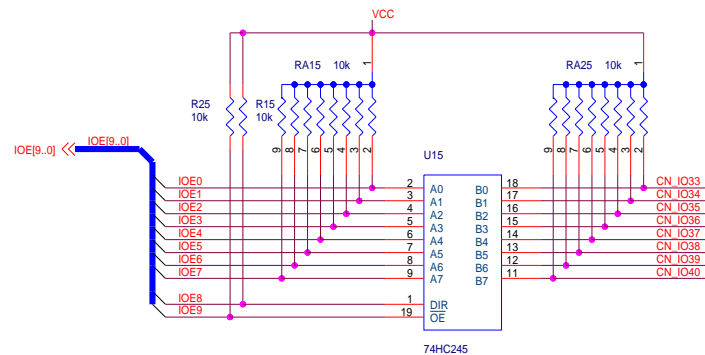

U1

Title Universal Interface Ver.3 PCI interface block		
Size A3	Document Number UNIVIF_3.0_1_1	Rev 1
Date: Thursday, January 30, 2003	Sheet 1	of 3

Title		
Universal Interface Ver.3 CPLD block		
Size	Document Number	Rev
A3	UNIVIF_3.0_1_2	1
Date:	Thursday, January 30, 2003	Sheet 2 of 3

InternalCN_DEF

InternalCN_ABC

Title Universal Interface Ver.3 I/O connector and buffers		
Size A3	Document Number UNIVIF_3.0_1_3	Rev 1
Date: Thursday, January 30, 2003	Sheet 3	of 3