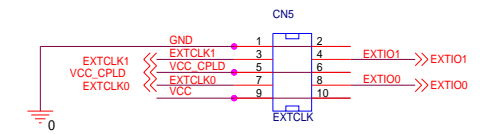

U1

Title Universal Interface Ver.3 PCI interface block		
Size A3	Document Number UNIVIF_3.0_1_1	Rev 1
Date: Thursday, January 30, 2003	Sheet 1	of 3

Title		
Universal Interface Ver.3 CPLD block		
Size	Document Number	Rev
A3	UNIVIF_3.0_1_2	1
Date:	Thursday, January 30, 2003	Sheet 2 of 3

InternalCN_DEF

InternalCN_ABC

Title Universal Interface Ver.3 I/O connector and buffers		
Size A3	Document Number UNIVIF_3.0_1_3	Rev 1
Date: Thursday, January 30, 2003	Sheet 3	of 3