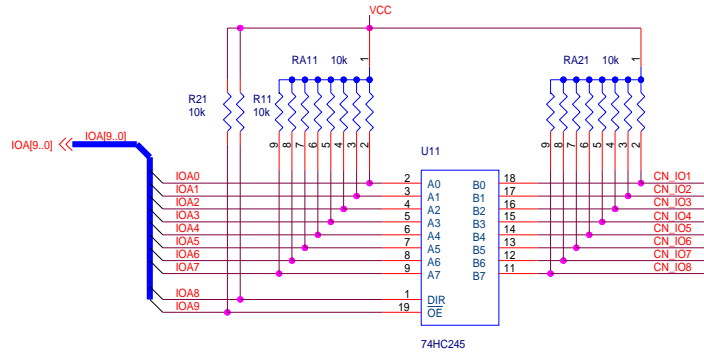

U1

Title Universal Interface Ver.3 PCI interface block		
Size A3	Document Number UNIVIF_3.0_1_1	Rev 1
Date: Thursday, January 30, 2003	Sheet 1	of 3

Title		
Universal Interface Ver.3 CPLD block		
Size	Document Number	Rev
A3	UNIVIF_3.0_1_2	1
Date:	Thursday, January 30, 2003	Sheet 2 of 3

InternalCN_DEF

InternalCN_ABC

Title Universal Interface Ver.3 I/O connector and buffers		
Size A3	Document Number UNIVIF_3.0_1_3	Rev 1
Date: Thursday, January 30, 2003	Sheet 3	of 3