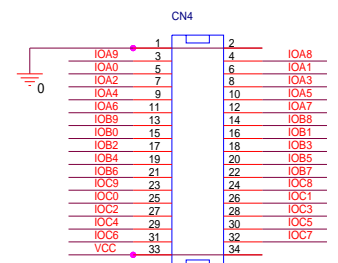

U1

Title Universal Interface Ver.3 PCI interface block		
Size A3	Document Number UNIVIF_3.0_1_1	Rev 1
Date: Thursday, January 30, 2003	Sheet 1	of 3

Title		
Universal Interface Ver.3 CPLD block		
Size	Document Number	Rev
A3	UNIVIF_3.0_1_2	1
Date:	Thursday, January 30, 2003	Sheet 2 of 3

InternalCN_DEF

InternalCN_ABC

Title Universal Interface Ver.3 I/O connector and buffers		
Size A3	Document Number UNIVIF_3.0_1_3	Rev 1
Date: Thursday, January 30, 2003	Sheet 3	of 3