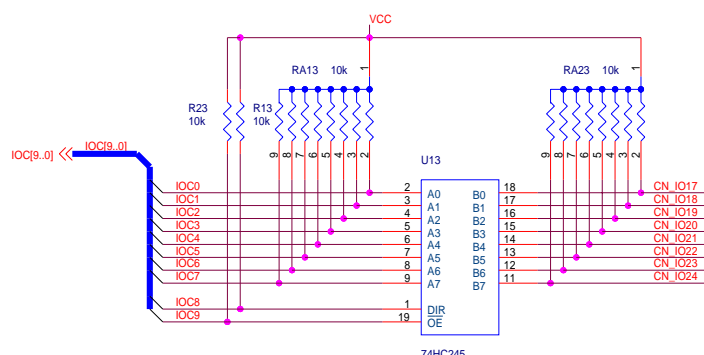

U1

Title Universal Interface Ver.3 PCI interface block		
Size A3	Document Number UNIVIF_3.0_1_1	Rev 1
Date: Thursday, January 30, 2003	Sheet 1	of 3

Title		
Universal Interface Ver.3 CPLD block		
Size	Document Number	Rev
A3	UNIVIF_3.0_1_2	1
Date:	Thursday, January 30, 2003	Sheet 2 of 3

InternalCN_DEF

InternalCN_ABC

Title Universal Interface Ver.3 I/O connector and buffers		
Size A3	Document Number UNIVIF_3.0_1_3	Rev 1
Date: Thursday, January 30, 2003	Sheet 3	of 3