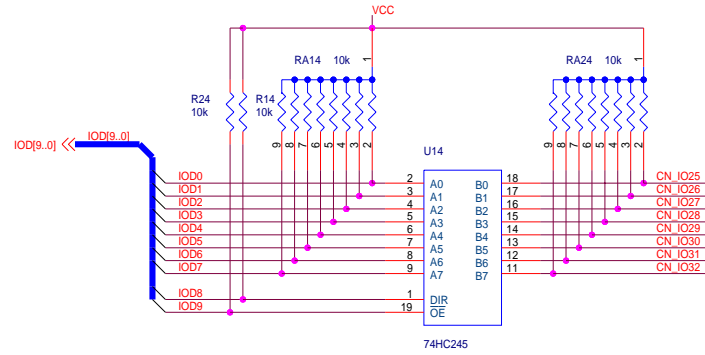

U1

Title Universal Interface Ver.3 PCI interface block		
Size A3	Document Number UNIVIF_3.0_1_1	Rev 1
Date: Thursday, January 30, 2003	Sheet 1	of 3

Title		
Universal Interface Ver.3 CPLD block		
Size	Document Number	Rev
A3	UNIVIF_3.0_1_2	1
Date:	Thursday, January 30, 2003	Sheet 2 of 3

InternalCN_DEF

InternalCN_ABC

Title Universal Interface Ver.3 I/O connector and buffers		
Size A3	Document Number UNIVIF_3.0_1_3	Rev 1
Date: Thursday, January 30, 2003	Sheet 3	of 3