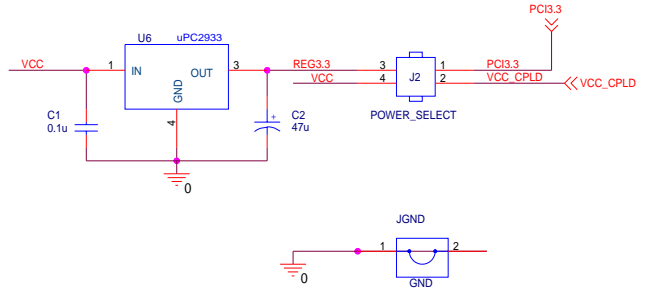

U1

Title Universal Interface Ver.3 PCI interface block		
Size A3	Document Number UNIVIF_3.0_1_1	Rev 1
Date: Thursday, January 30, 2003	Sheet 1	of 3

Title		
Universal Interface Ver.3 CPLD block		
Size	Document Number	Rev
A3	UNIVIF_3.0_1_2	1
Date:	Thursday, January 30, 2003	Sheet 2 of 3

InternalCN_DEF

InternalCN_ABC

Title Universal Interface Ver.3 I/O connector and buffers		
Size A3	Document Number UNIVIF_3.0_1_3	Rev 1
Date: Thursday, January 30, 2003	Sheet 3	of 3