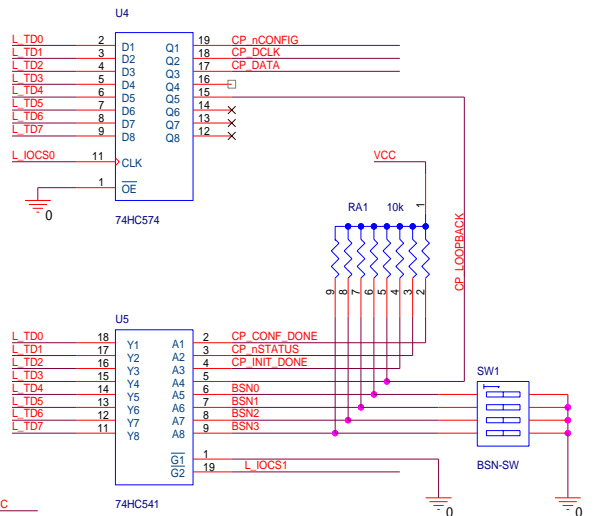

U1

Title Universal Interface Ver.3 PCI interface block		
Size A3	Document Number UNIVIF_3.0_1_1	Rev 1
Date: Thursday, January 30, 2003	Sheet 1	of 3

Title		
Universal Interface Ver.3 CPLD block		
Size	Document Number	Rev
A3	UNIVIF_3.0_1_2	1
Date:	Thursday, January 30, 2003	Sheet 2 of 3

InternalCN_DEF

InternalCN_ABC

Title Universal Interface Ver.3 I/O connector and buffers		
Size A3	Document Number UNIVIF_3.0_1_3	Rev 1
Date: Thursday, January 30, 2003	Sheet 3	of 3