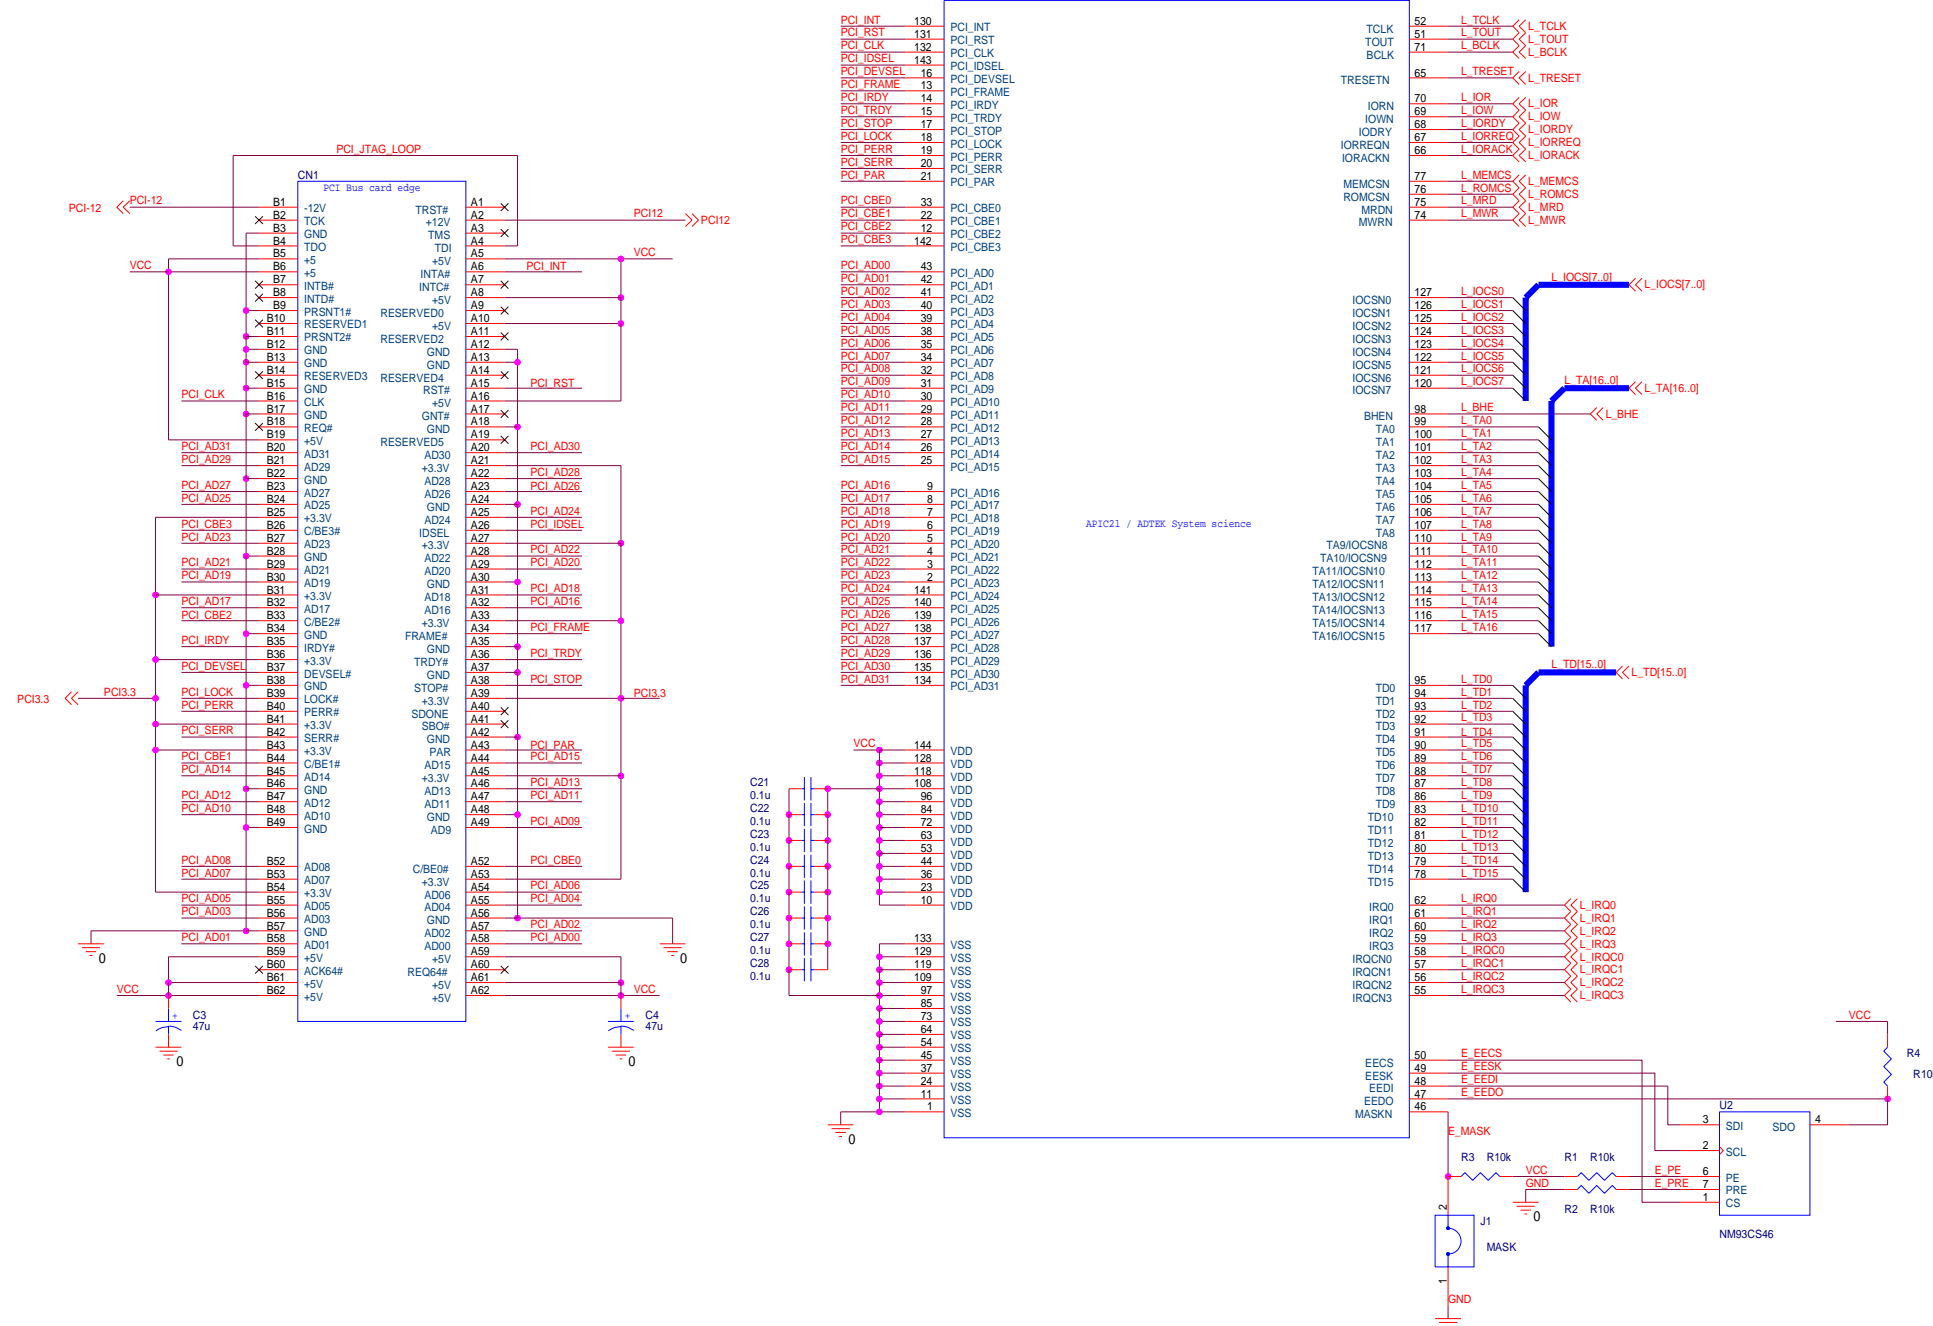

U1

Title Universal Interface Ver.3 PCI interface block		
Size A3	Document Number UNIVIF_3.0_1_1	Rev 1
Date: Thursday, January 30, 2003	Sheet 1	of 3

Title		
Universal Interface Ver.3 CPLD block		
Size	Document Number	Rev
A3	UNIVIF_3.0_1_2	1
Date:	Thursday, January 30, 2003	Sheet 2 of 3

InternalCN_DEF

InternalCN_ABC

Title Universal Interface Ver.3 I/O connector and buffers		
Size A3	Document Number UNIVIF_3.0_1_3	Rev 1
Date: Thursday, January 30, 2003	Sheet 3	of 3