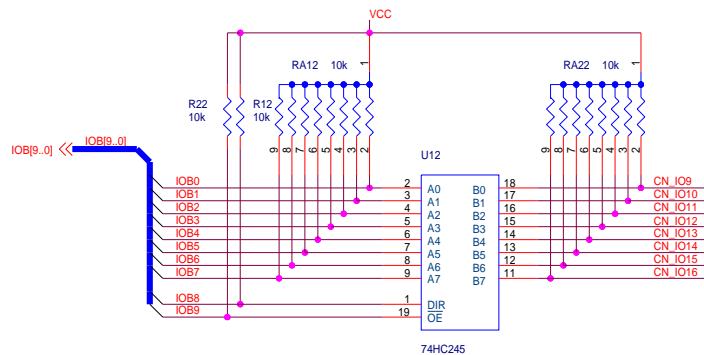

U1

Title Universal Interface Ver.3 PCI interface block		
Size A3	Document Number UNIVIF_3.0_1_1	Rev 1
Date: Thursday, January 30, 2003	Sheet 1	of 3

Title		
Universal Interface Ver.3 CPLD block		
Size	Document Number	Rev
A3	UNIVIF_3.0_1_2	1
Date:	Thursday, January 30, 2003	Sheet 2 of 3

InternalCN_DEF

InternalCN_ABC

Title Universal Interface Ver.3 I/O connector and buffers		
Size A3	Document Number UNIVIF_3.0_1_3	Rev 1
Date: Thursday, January 30, 2003	Sheet 3	of 3